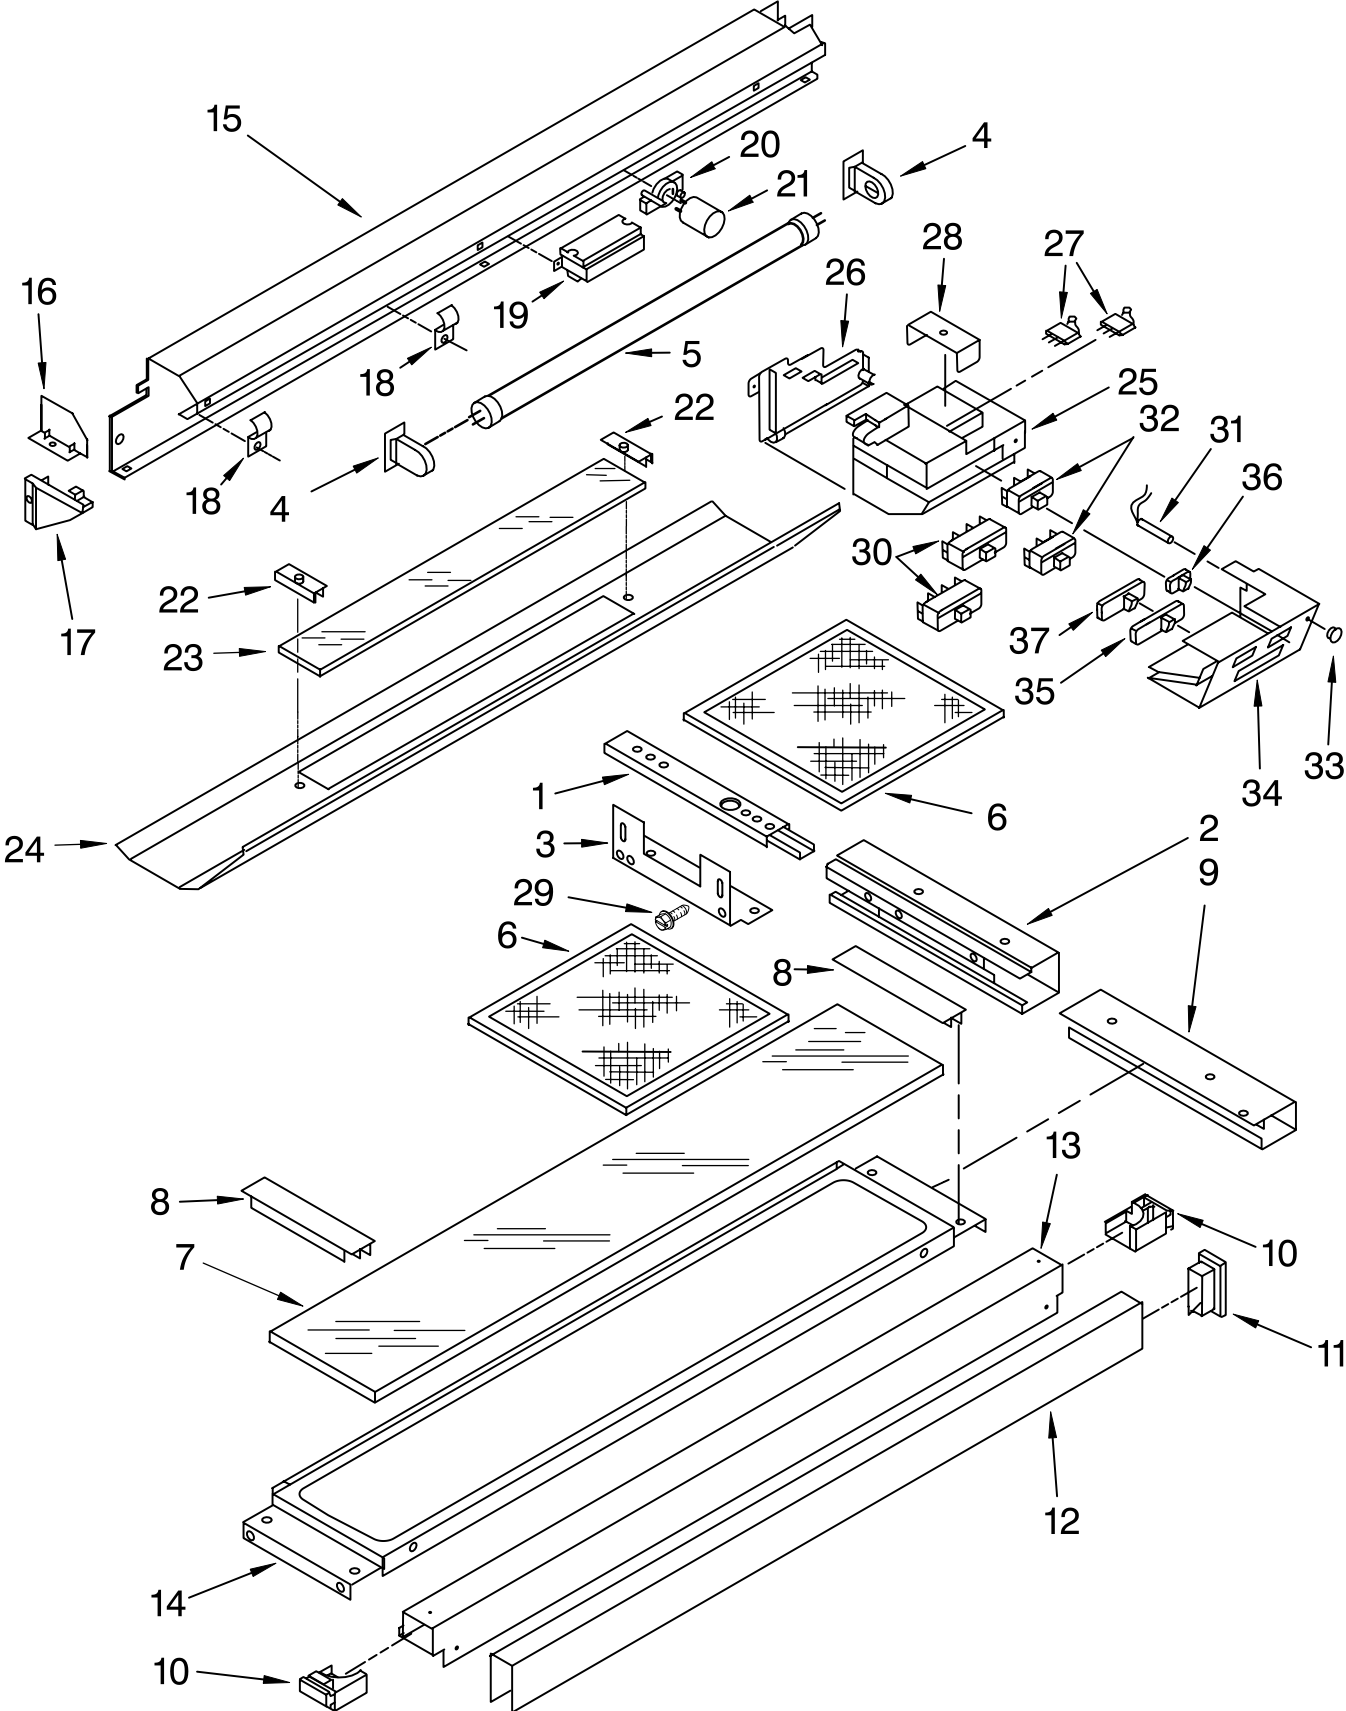

DOOR AND CONTROL PARTS

For Model: GZ7730XGS0
(Brushed Aluminum)

DOOR AND CONTROL PARTS

For Model: GZ7730XGS0
(Brushed Aluminum)

Illus. No.	Part No.	DESCRIPTION
1	4360010	Guide, Door (2)
2		Guide, Housing
	4360011	Left Side
	4360037	Right Side
3	4360012	Support, Guide
4	4360013	Socket, Lamp (2)
5	4360014	Lamp
6	4360015	Filter
7	4360076	Glass, Door
8	4360017	Brace, Glass (2)
9		Frame, Door
	4360018	Left Side
	4360024	Right Side
10		End Cap, Door
	4360069	Left Side
	4360070	Right Side
11		End Cap Handle
	4360020	Left Side
	4360022	Right Side
12	4360358	Handle
13	4360112	Bracket, Handle
14	4360077	Baffle, Door
15	4360080	Support, Light
16	4360066	End Plate
17	4360043	Bracket, Light
18	4360044	Clamp, Wiring
19	4360045	Ballast, Lamp
20	4360047	Receptacle
21	4360046	Starter
22	4360041	Brace, Glass (2)
23	4360042	Lens, Light
24	4360081	Frame, Lens
25	4360033	Base, Switch
26	4360034	Cover, Base
27	4360035	Switch (2)
28	4360036	Cover, Switch
29	4360073	Screw
30	4360025	Switch, Light (2)
31	4360359	Light, Indicator
32	4360027	Switch, Fan (2)
33	4360028	Lens, Ind. Light
34	4360029	Cover, Switch
35	4360030	Knob, Control
36	4360031	Knob, Fan
37	4360032	Knob, Light

LITERATURE PARTS

LIT883141 Installation
Instructions
LIT4360082 Wiring Diagram

ACCESSORY PARTS

883140 Non-Vent Kit
883142 Front Kit (Black)
883144 Front Kit (White)